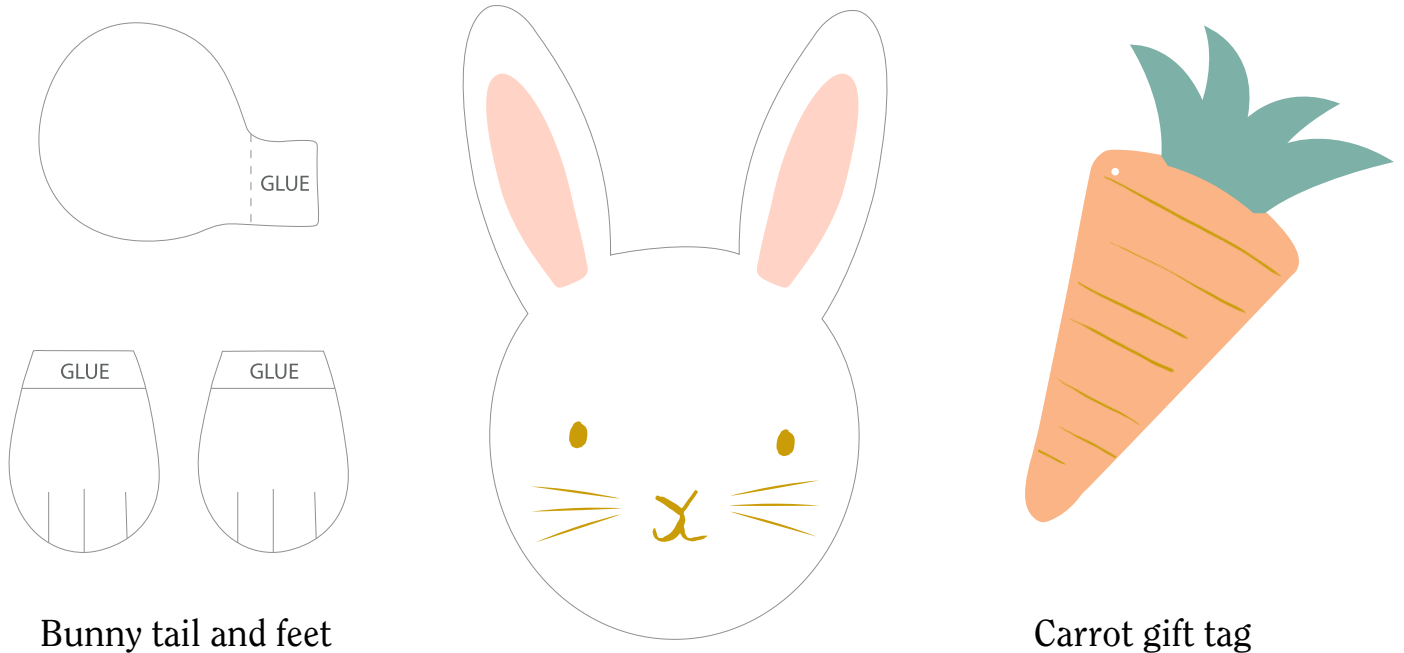

Easter Treat Basket

Follow the folding instructions in the video

Meri Meri

Easter Treat Basket

Follow the folding instructions in the video

Meri Meri

Easter Treat Basket

Follow the folding instructions in the video

Easter Treat Basket

Blank for your own decoration.

Meri Meri

Easter Basket Accessories

Fold the butterflies along the dotted line and glue behind the fold.

Fold the wings along the dotted line and glue on to the body.

Easter Basket Bunny Accessories

Bunny tail and feet

Carrot gift tag

Glue the bunny's head to the front of your basket and add the feet below.
The tail can be folded and glued to the back of the basket.

Gift tags